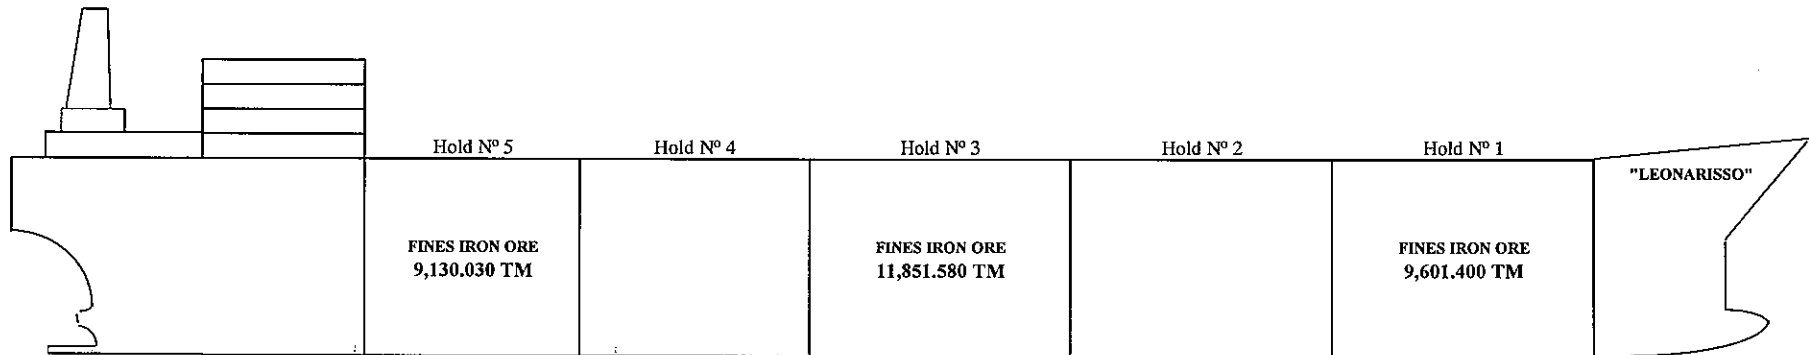

STOWAGE PLAN

ENERGY PHOENIX
PUERTO COQUIMBO

VESSEL "LEONARISSO"
VOY 1
DATE MAY 05, 2012
CARGO ONE LOT OF FINES IRON ORE
DISCHARGED PORT ONE MAIN CHINA PORT

Hold No 1	9,601.400 ONE LOT OF FINES IRON ORE
Hold No 2	
Hold No 3	11,851.580 ONE LOT OF FINES IRON ORE
Hold No 4	
Hold No 5	9,130.030 ONE LOT OF FINES IRON ORE
TOTAL	30,583.010 ONE LOT OF FINES IRON ORE